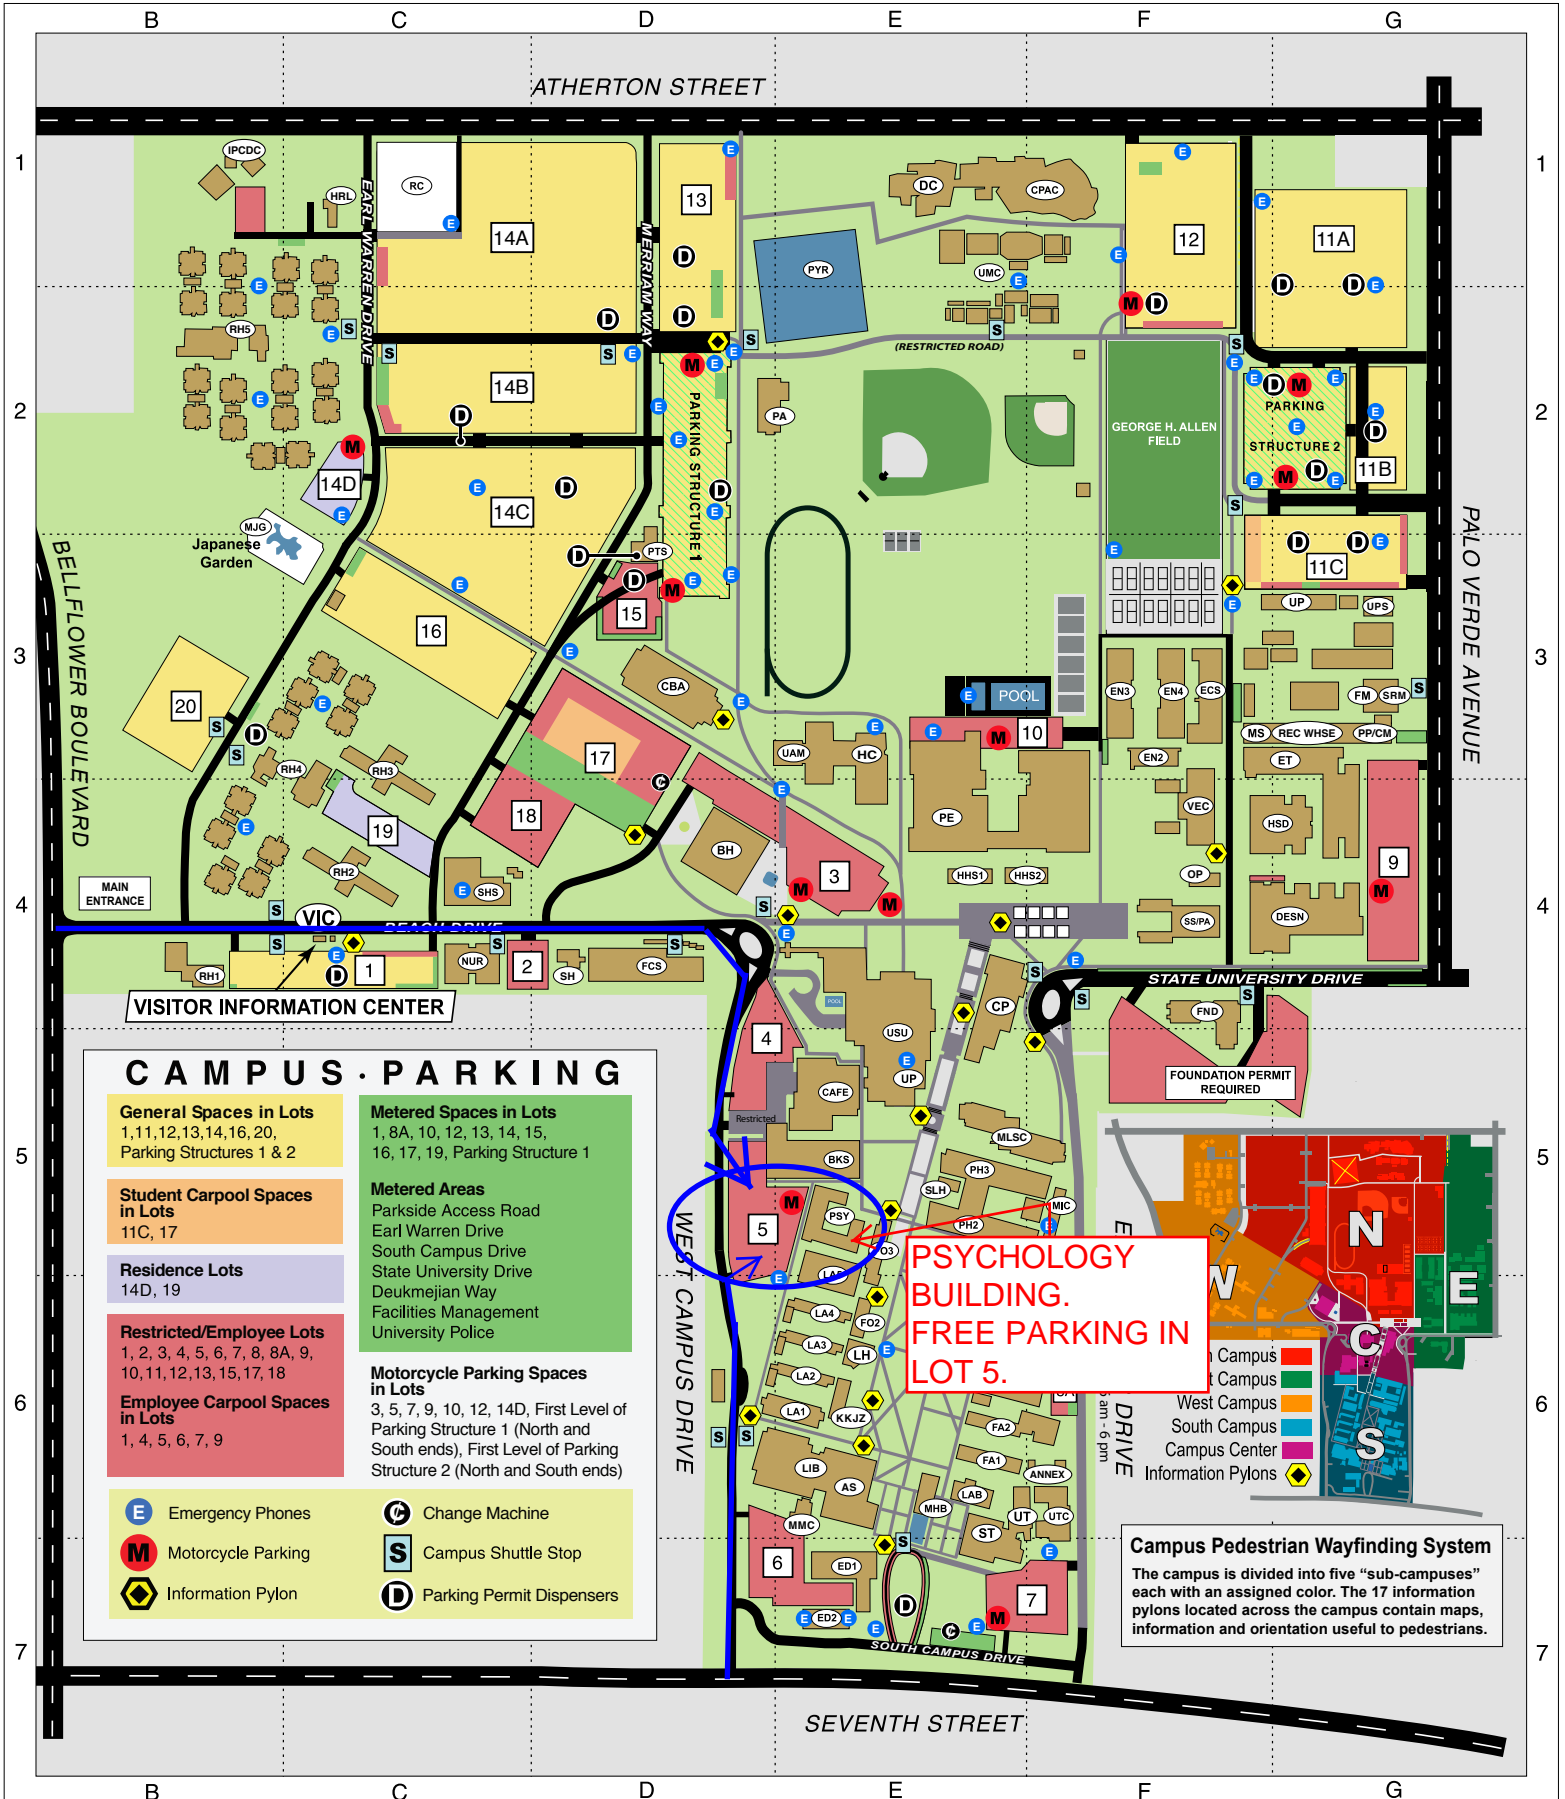

CALIFORNIA STATE UNIVERSITY, LONG BEACH

1250 BELLFLOWER BOULEVARD, LONG BEACH, CA 90840

CAMPUS · PARKING

- | | |
|-------------------------------------------------------------------------------------------------|----------------------------------------------------------------------------------------------------------------------------------------------------------------------------------------------------|
| General Spaces in Lots
1, 11, 12, 13, 14, 16, 20,
Parking Structures 1 & 2 | Metered Spaces in Lots
1, 8A, 10, 12, 13, 14, 15,
16, 17, 19, Parking Structure 1 |
| Student Carpool Spaces in Lots
11C, 17 | Metered Areas
Parkside Access Road
Earl Warren Drive
South Campus Drive
State University Drive
Deukmejian Way
Facilities Management
University Police |
| Residence Lots
14D, 19 | Motorcycle Parking Spaces in Lots
3, 5, 7, 9, 10, 12, 14D, First Level of
Parking Structure 1 (North and
South ends), First Level of Parking
Structure 2 (North and South ends) |
| Restricted/Employee Lots
1, 2, 3, 4, 5, 6, 7, 8, 8A, 9,
10, 11, 12, 13, 15, 17, 18 | |
| Employee Carpool Spaces in Lots
1, 4, 5, 6, 7, 9 | |
-
- | | |
|-----------------------------|------------------------------------|
| E Emergency Phones | C Change Machine |
| M Motorcycle Parking | S Campus Shuttle Stop |
| Y Information Pylon | D Parking Permit Dispensers |